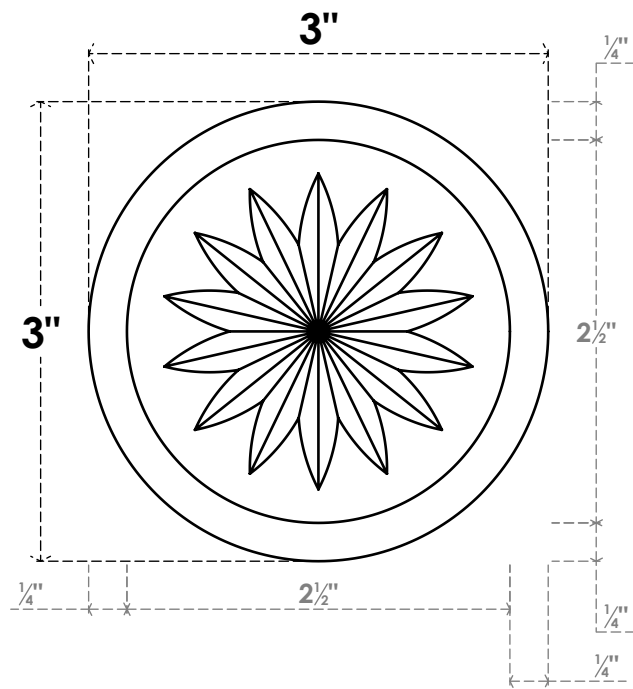

ROSP030X030X075GRY10

3"W X 3"H X 3/4"P STANDARD GRAYSON FLOWER ROSETTE WITH BEVELED EDGE, ARCHITECTURAL GRADE PVC

FRONT

SIDE

EKENA MILLWORK
2300 WEST MAIN ST.
CLARKSVILLE, TX 75426
TOLL FREE: 866-607-0453
WWW.EKENAMILLWORK.COM