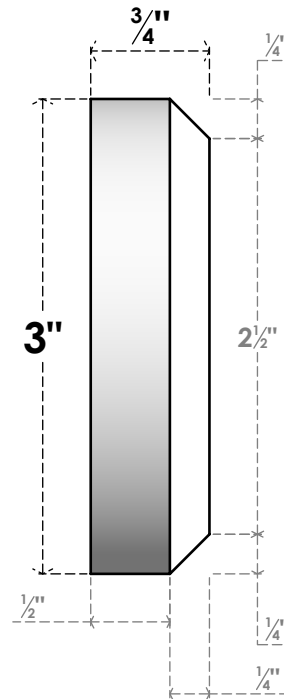

ROSP030X030X075GRY10

3"W X 3"H X 3/4"P STANDARD GRAYSON FLOWER ROSETTE WITH BEVELED EDGE, ARCHITECTURAL GRADE PVC

FRONT

SIDE

EKENA MILLWORK
2300 WEST MAIN ST.
CLARKSVILLE, TX 75426
TOLL FREE: 866-607-0453
WWW.EKENAMILLWORK.COM

NOTES

1. INSTALLATION TO BE COMPLETED IN ACCORDANCE WITH MANUFACTURER'S SPECIFICATIONS.
2. DRAWING MAY NOT BE TO SCALE
3. THIS DRAWING IS INTENDED FOR DESIGN AND PLANNING PURPOSES ONLY.
4. ALL INFORMATION CONTAINED HEREIN WAS CURRENT AT THE TIME OF DEVELOPMENT BUT MUST BE REVIEWED AND APPROVED BY THE PRODUCT MANUFACTURER TO BE CONSIDERED ACCURATE.
5. ARCHITECTURAL GRADE PVC PRODUCTS ARE MADE FROM EXPANDED CELLULAR PVC AND COME NATURALLY WHITE BUT MAY BE PAINTED